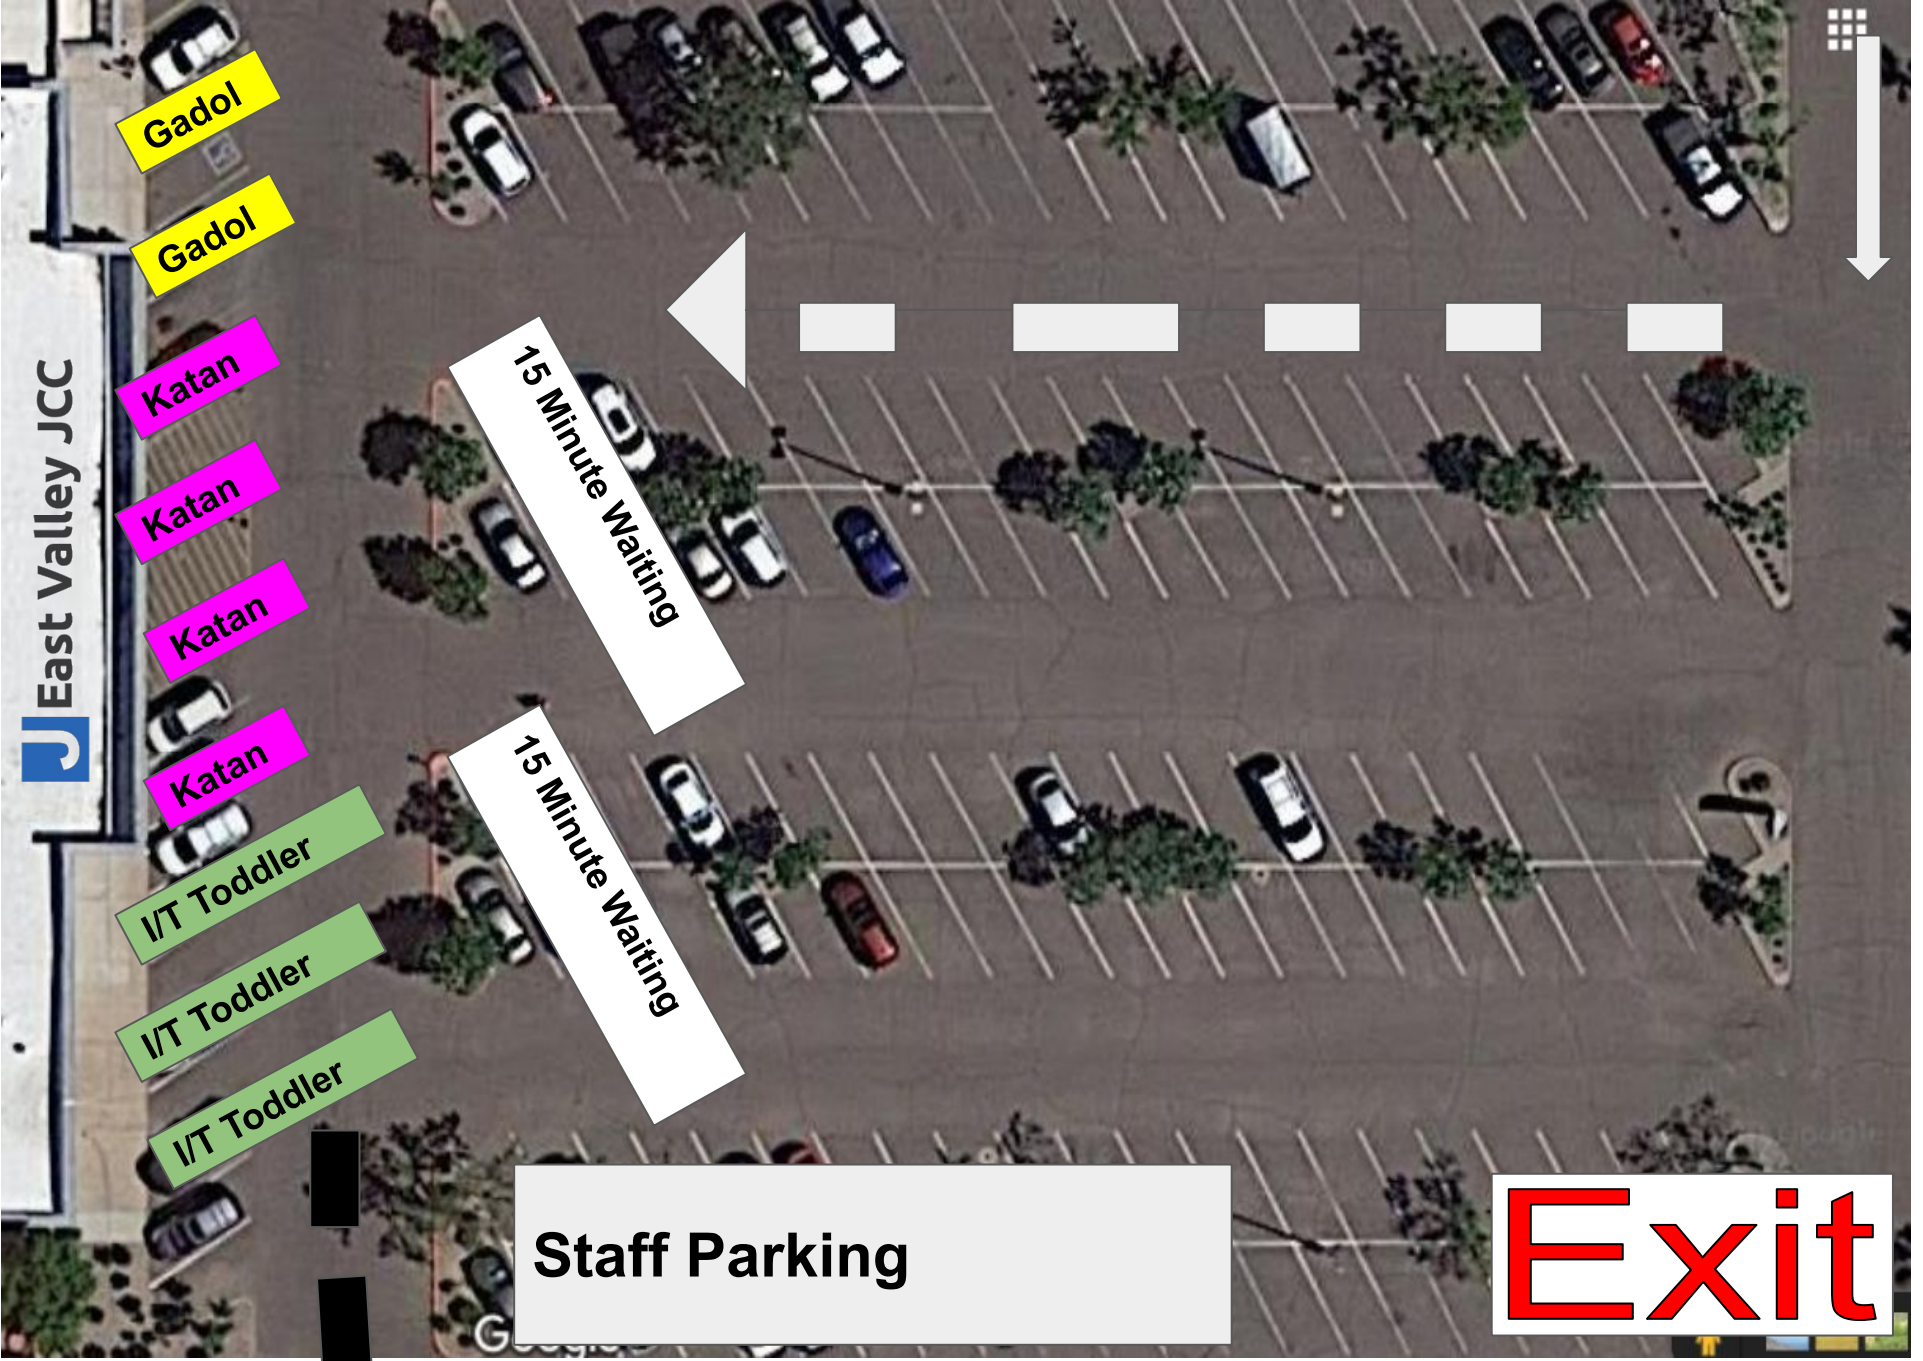

Ray Road

Entrance N

Alma School Rd S

East Valley JCC

Gadol

Gadol

Katan

Katan

Katan

Katan

I/T Toddler

I/T Toddler

I/T Toddler

15 Minute Waiting

15 Minute Waiting

Staff Parking

Exit